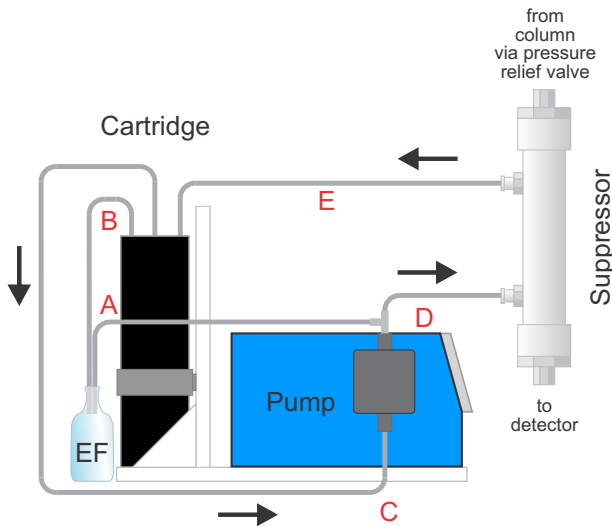

Plumbing diagrams for ASUREX regenerators

ASUREX-A100

ASUREX-A200

Normal operation

Filling

Emptying