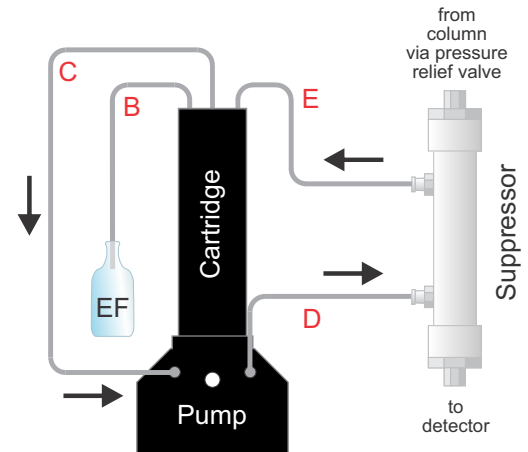

Plumbing diagrams for ASUREX regenerators

ASUREX-A100

ASUREX-A200

Normal operation

Filling

Emptying